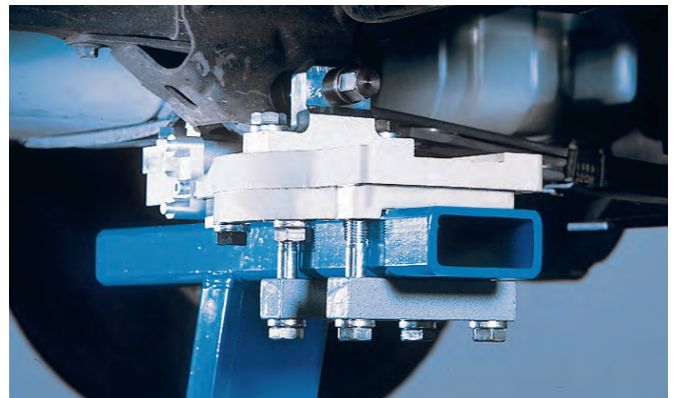

B73 and B730

Truck Clamping and Support System

CAR-O-LINER[®]

Your safety - our mission

Hold on to more business

The Car-O-Liner Truck Clamping and Support Systems allows you to anchor and repair every type of compact truck, pick-up truck, van and sport utility vehicle on the road – with holding power that far exceeds pulling requirements. They are ideal companions to Car-O-Liner's Quick 42®, BenchRack® and Mark 6® systems

and have set new industry standards for full-frame repairs.

We offer two variations of our B-series of truck clamping: B73 Basic Truck Clamping and B730 Truck Clamping. One is sure to meet your workshop's needs!

Save time - make money!

Features and Benefits

- Fast setup and tear-down time
- User-friendly and easy to learn
- Reduces pulling and measuring time - increasing your profits
- Versatile - Can be used on virtually all full-frame cars and trucks
- Easy access under the vehicle
- Less chance of frame damage due to improper hook-ups - avoids costly rework
- Isolates frame from suspension for easier diagnosis

Vice-like clamp holds all frames effortlessly and precisely without collapsing the rails

B260 clamp holds tightly to the spring shackle without removing the spring. Saves time and expense

Clamps easily adapt to hard to reach areas and obstructions when mounted on the B34 bench mounting