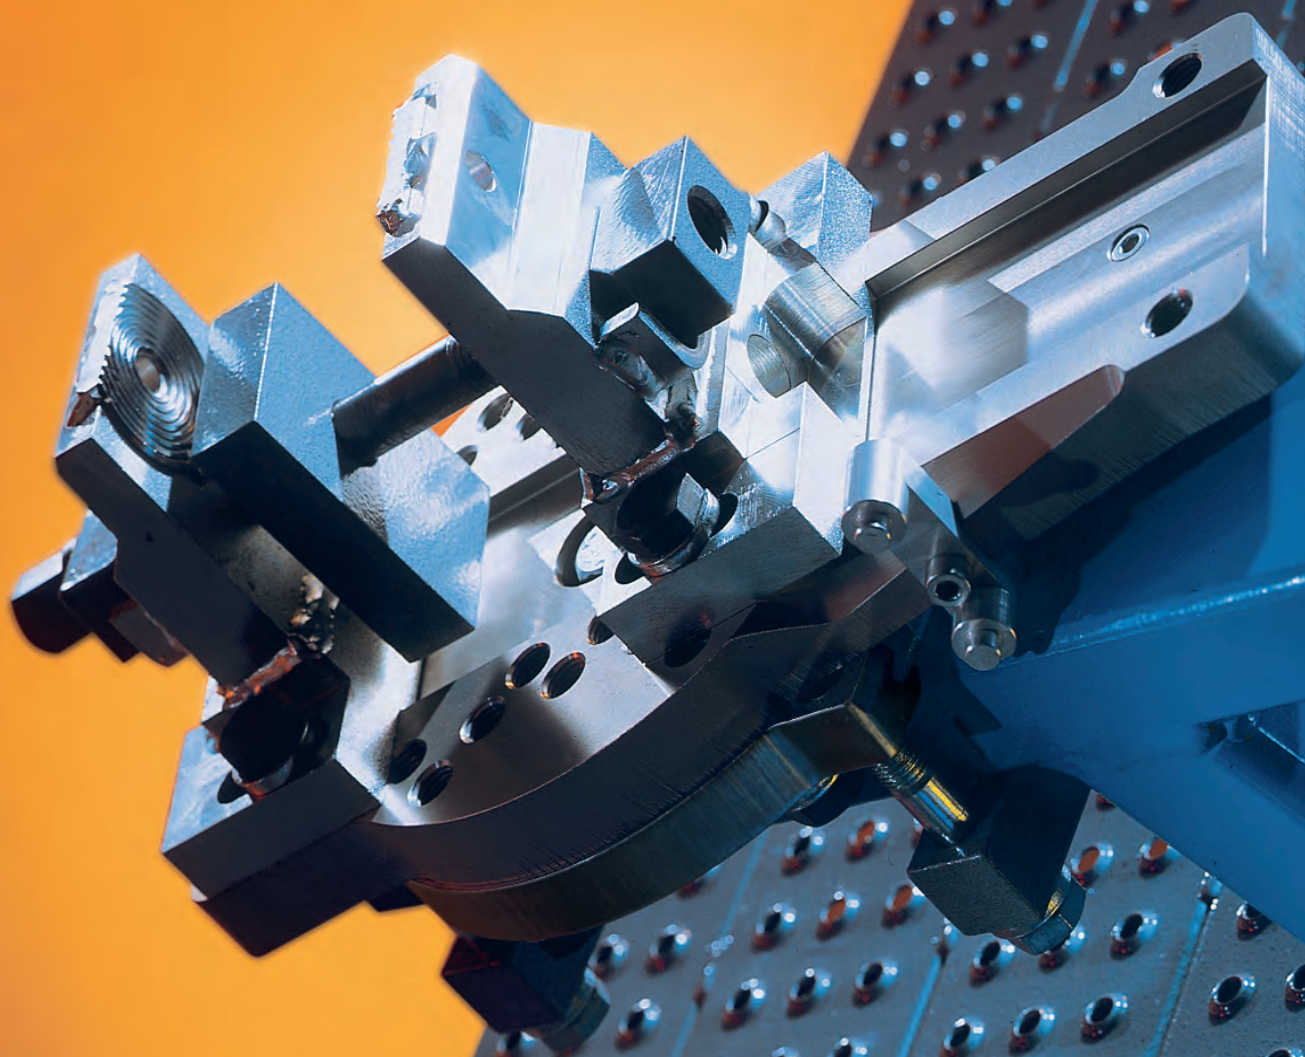

B73 and B730

Truck Clamping and Support System

CAR-O-LINER[®]

Your safety - our mission

Hold on to more business

The Car-O-Liner Truck Clamping and Support Systems allows you to anchor and repair every type of compact truck, pick-up truck, van and sport utility vehicle on the road – with holding power that far exceeds pulling requirements. They are ideal companions to Car-O-Liner's Quick 42®, BenchRack® and Mark 6® systems

and have set new industry standards for full-frame repairs.

We offer two variations of our B-series of truck clamping: B73 Basic Truck Clamping and B730 Truck Clamping. One is sure to meet your workshop's needs!

Save time - make money!

Features and Benefits

- Fast setup and tear-down time
- User-friendly and easy to learn
- Reduces pulling and measuring time - increasing your profits
- Versatile - Can be used on virtually all full-frame cars and trucks
- Easy access under the vehicle
- Less chance of frame damage due to improper hook-ups - avoids costly rework
- Isolates frame from suspension for easier diagnosis

Vice-like clamp holds all frames effortlessly and precisely without collapsing the rails

B260 clamp holds tightly to the spring shackle without removing the spring. Saves time and expense

Clamps easily adapt to hard to reach areas and obstructions when mounted on the B34 bench mounting