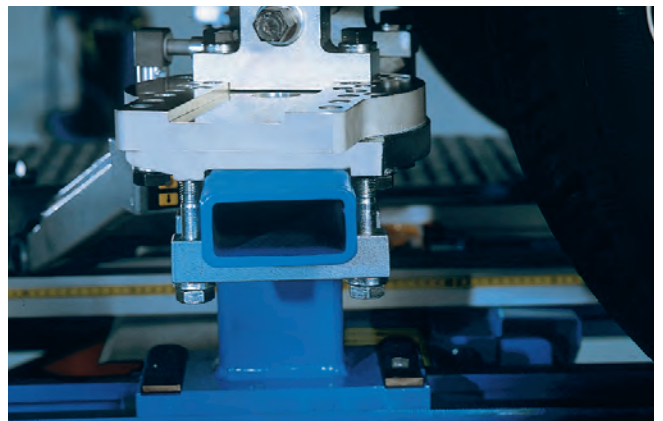

B73 and B730

Truck Clamping and Support System

CAR-O-LINER[®]

Your safety - our mission

Hold on to more business

The Car-O-Liner Truck Clamping and Support Systems allows you to anchor and repair every type of compact truck, pick-up truck, van and sport utility vehicle on the road – with holding power that far exceeds pulling requirements. They are ideal companions to Car-O-Liner's Quick 42®, BenchRack® and Mark 6® systems

and have set new industry standards for full-frame repairs.

We offer two variations of our B-series of truck clamping: B73 Basic Truck Clamping and B730 Truck Clamping. One is sure to meet your workshop's needs!

Save time - make money!

Features and Benefits

- Fast setup and tear-down time
- User-friendly and easy to learn
- Reduces pulling and measuring time - increasing your profits
- Versatile - Can be used on virtually all full-frame cars and trucks
- Easy access under the vehicle
- Less chance of frame damage due to improper hook-ups - avoids costly rework
- Isolates frame from suspension for easier diagnosis

Vice-like clamp holds all frames effortlessly and precisely without collapsing the rails

B260 clamp holds tightly to the spring shackle without removing the spring. Saves time and expense

Clamps easily adapt to hard to reach areas and obstructions when mounted on the B34 bench mounting