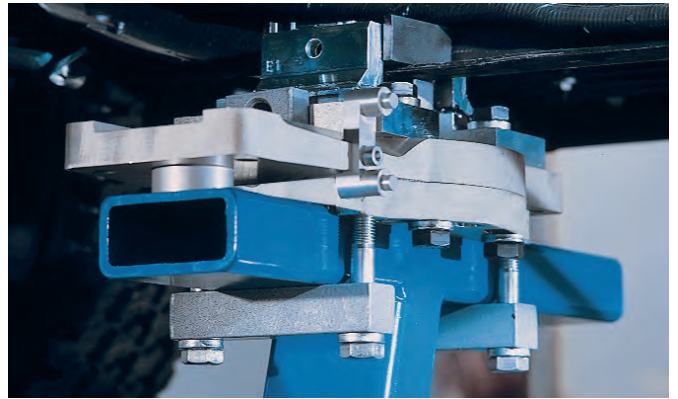

B73 and B730

Truck Clamping and Support System

CAR-O-LINER[®]

Your safety - our mission

Hold on to more business

The Car-O-Liner Truck Clamping and Support Systems allows you to anchor and repair every type of compact truck, pick-up truck, van and sport utility vehicle on the road – with holding power that far exceeds pulling requirements. They are ideal companions to Car-O-Liner's Quick 42®, BenchRack® and Mark 6® systems

and have set new industry standards for full-frame repairs.

We offer two variations of our B-series of truck clamping: B73 Basic Truck Clamping and B730 Truck Clamping. One is sure to meet your workshop's needs!

Save time - make money!

Features and Benefits

- Fast setup and tear-down time
- User-friendly and easy to learn
- Reduces pulling and measuring time - increasing your profits
- Versatile - Can be used on virtually all full-frame cars and trucks
- Easy access under the vehicle
- Less chance of frame damage due to improper hook-ups - avoids costly rework
- Isolates frame from suspension for easier diagnosis

Vice-like clamp holds all frames effortlessly and precisely without collapsing the rails

B260 clamp holds tightly to the spring shackle without removing the spring. Saves time and expense

Clamps easily adapt to hard to reach areas and obstructions when mounted on the B34 bench mounting