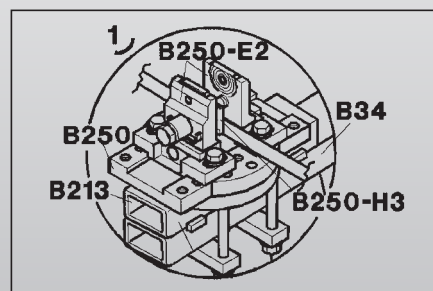

Vice-like clamp holds all frames effortlessly and precisely without collapsing the rails

B260 clamp holds tightly to the spring shackle without removing the spring. Saves time and expense

Clamps easily adapt to hard to reach areas and obstructions when mounted on the B34 bench mounting

Clamps rotate to accommodate new angled frame designs

B73 Truck Clamping and Holding System

Line drawings on data sheets show exactly how and where to mount the clamps

EXTRA ACCESSORY

Truck Clamping	Article No.	B73	B730
		35890	35891
		Qty	Qty
B250 Frame Clamp	30722	2	2
B260 Clamp	30724	2	2
B213 Distance 50	30668	2	2
B250-E1 Clamping Jaw	30718	4	8
B250-E2 Clamping Jaw	30717	4	8
B260-E4 Clamping Jaw	30715	4	4
B260-E5 Clamping Jaw	30716	4	4
B156-A2 Adapter, fixed	30651	2	2
B156-A3 Adapter, fixed	30652	0	2
B156-A5 Adapter, fixed	30657	2	2
B156-A6 Adapter, fixed	30658	2	2
B156-A10 Threaded bushing	30662	2	2
B156-A14 Adapter, fixed	32258	2	2
B250-H1 Support H1	30695	2	4
B250-H3 Support H3	30712	0	2
B250-H4 Support H4	30714	2	2
B250-H6 Support H6	33642	0	4
B250-G1 Support G1	30706	2	4
B250-G2 Support G2	30707	0	2
B156-C1 Washer	30653	0	2
SP01 Nut	30696	4	4
Spacer	30701	4	4
B156-B1 Threaded bushing	30648	0	2
B156-B3 Threaded bushing	30649	2	2
B156-B5 Threaded bushing	30656	2	2
B156-B6 Threaded bushing	30660	2	2
B156-B10 Threaded bushing	30664	2	2
B156-B11 Threaded bushing	30665	2	2
M20 Nut	31540	2	2
Washer	31509	2	2
Screw M20x220	30719	4	4
Screw M20x320	30720	2	4
Instr. B73 Other	30031	1	1
Extra Accessories			
B340BR Bench mounting required for using B73 & B730 Truck Clamping with Bench Rack	35892	1	1
B340MK Bench mounting required for using B73 & B730 Truck Clamping with Mark 6	35893	1	1