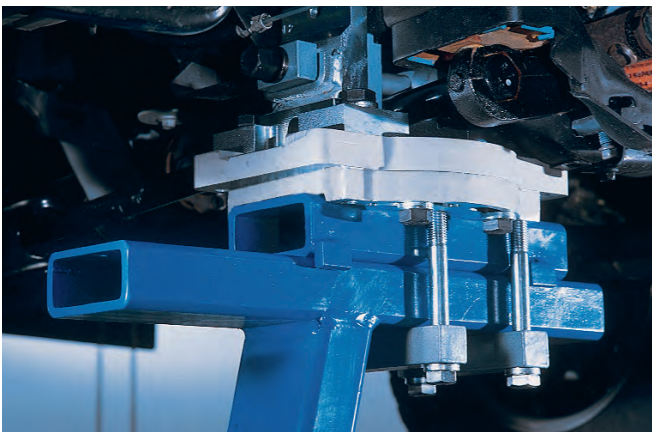

B73 and B730

Truck Clamping and Support System

CAR-O-LINER[®]

Your safety - our mission

Hold on to more business

The Car-O-Liner Truck Clamping and Support Systems allows you to anchor and repair every type of compact truck, pick-up truck, van and sport utility vehicle on the road – with holding power that far exceeds pulling requirements. They are ideal companions to Car-O-Liner's Quick 42®, BenchRack® and Mark 6® systems

and have set new industry standards for full-frame repairs.

We offer two variations of our B-series of truck clamping: B73 Basic Truck Clamping and B730 Truck Clamping. One is sure to meet your workshop's needs!

Save time - make money!

Features and Benefits

- Fast setup and tear-down time
- User-friendly and easy to learn
- Reduces pulling and measuring time - increasing your profits
- Versatile - Can be used on virtually all full-frame cars and trucks
- Easy access under the vehicle
- Less chance of frame damage due to improper hook-ups - avoids costly rework
- Isolates frame from suspension for easier diagnosis

Vice-like clamp holds all frames effortlessly and precisely without collapsing the rails

B260 clamp holds tightly to the spring shackle without removing the spring. Saves time and expense

Clamps easily adapt to hard to reach areas and obstructions when mounted on the B34 bench mounting